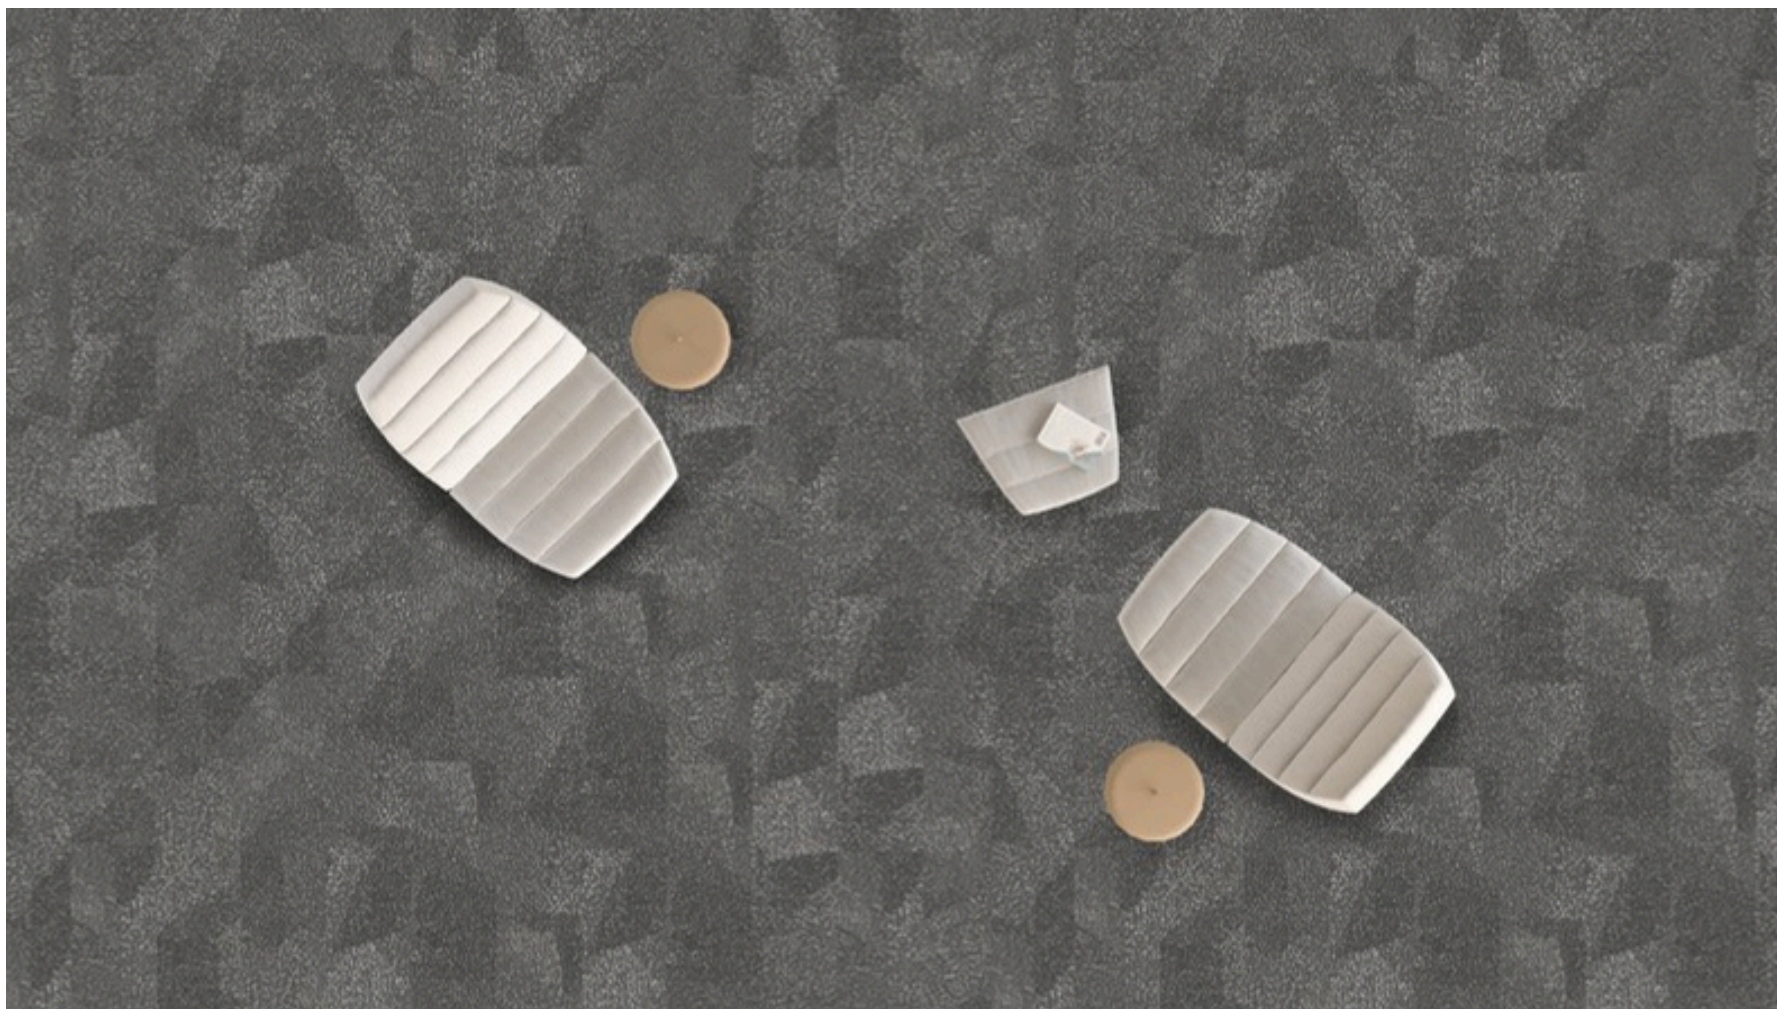

Grooveform | Sumac 1422