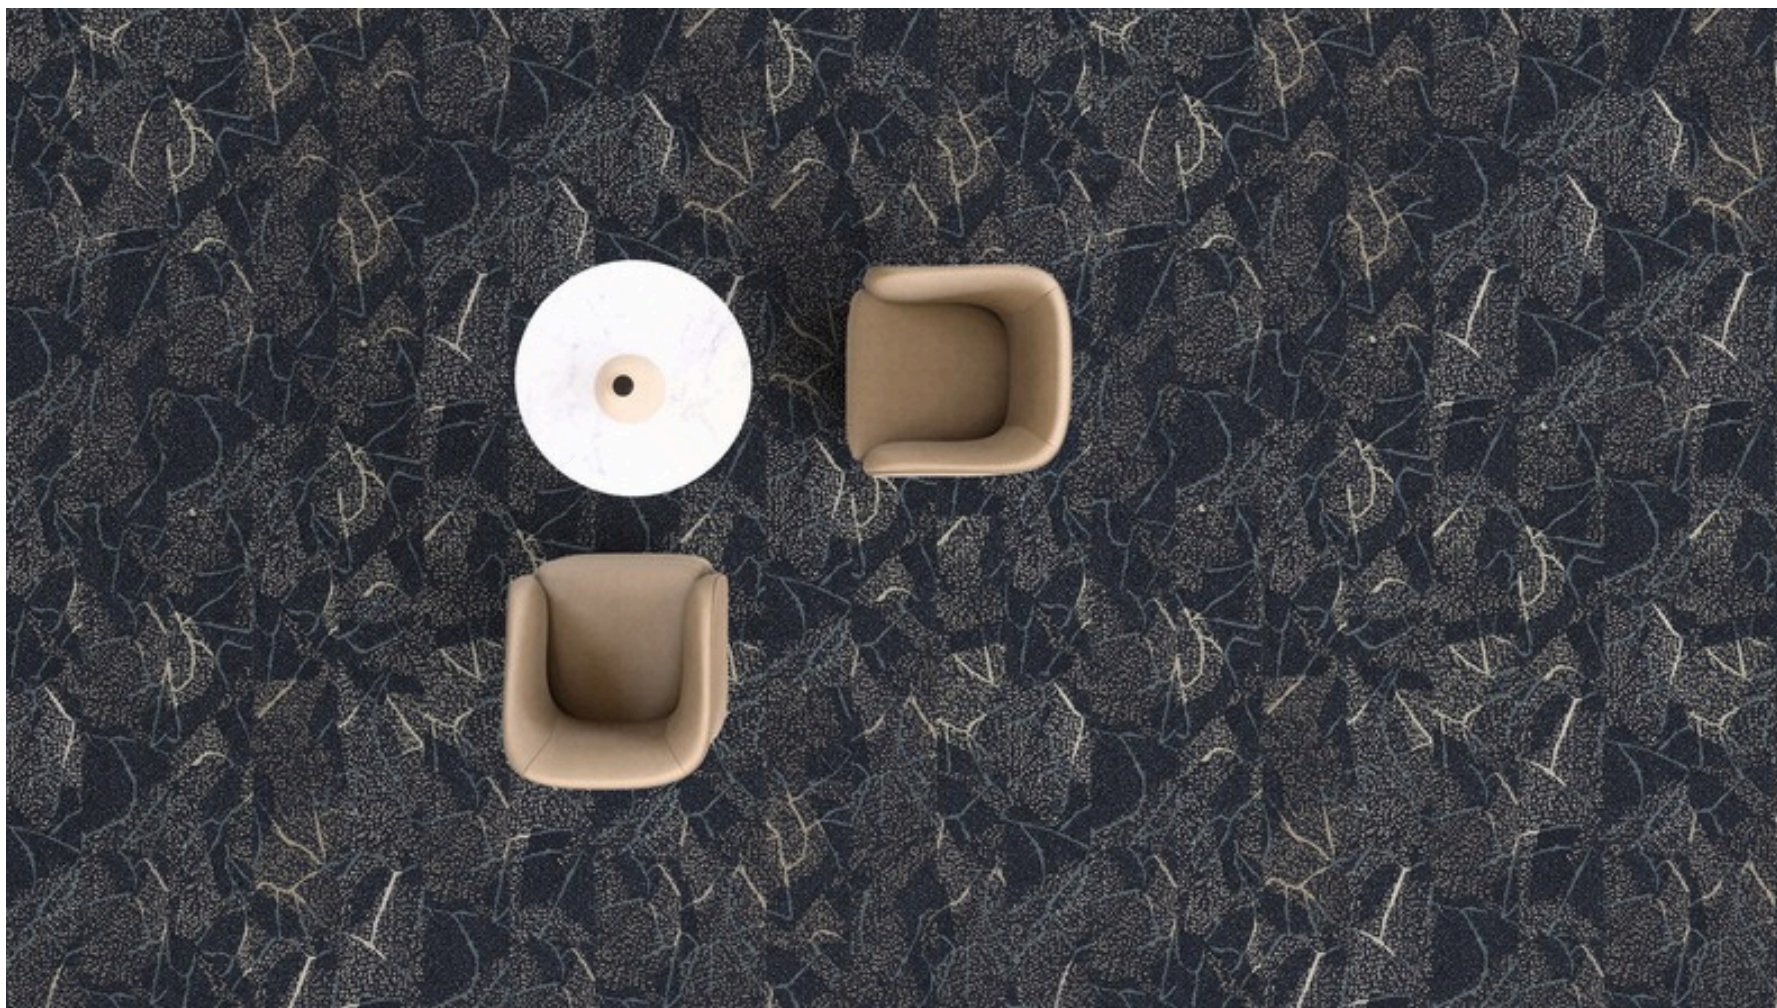

Sketchflow | Deep Indigo 35223