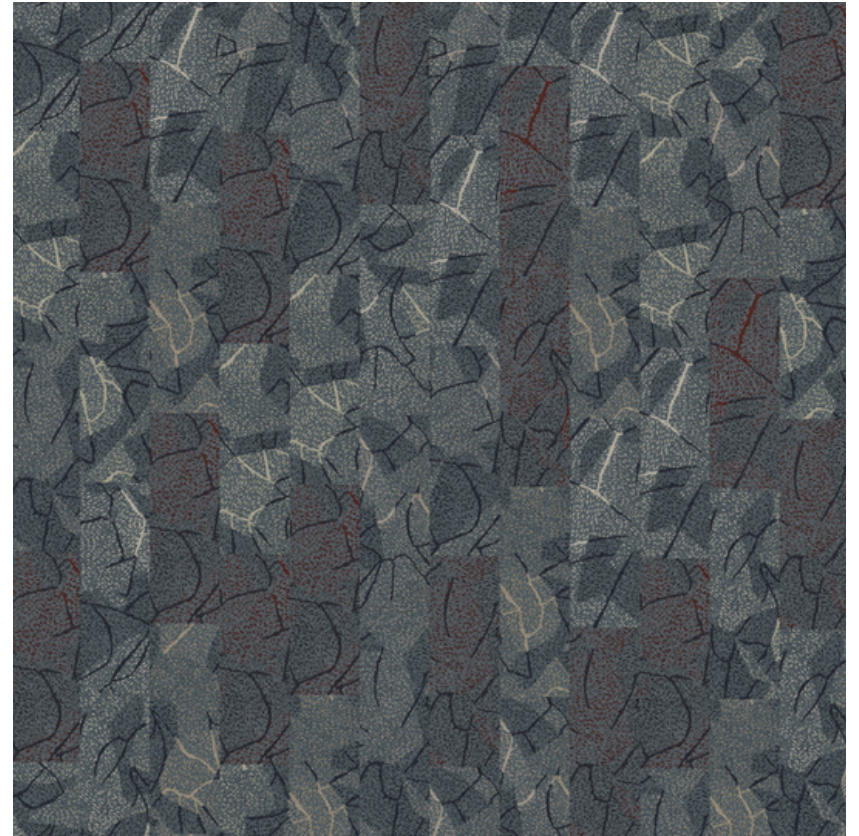

To order a vibe installation as pictured in overheads:

CPT1 Sketchflow Woad 33226 70%

CPT2 Sketchflow Woad Vibe 33227 30%