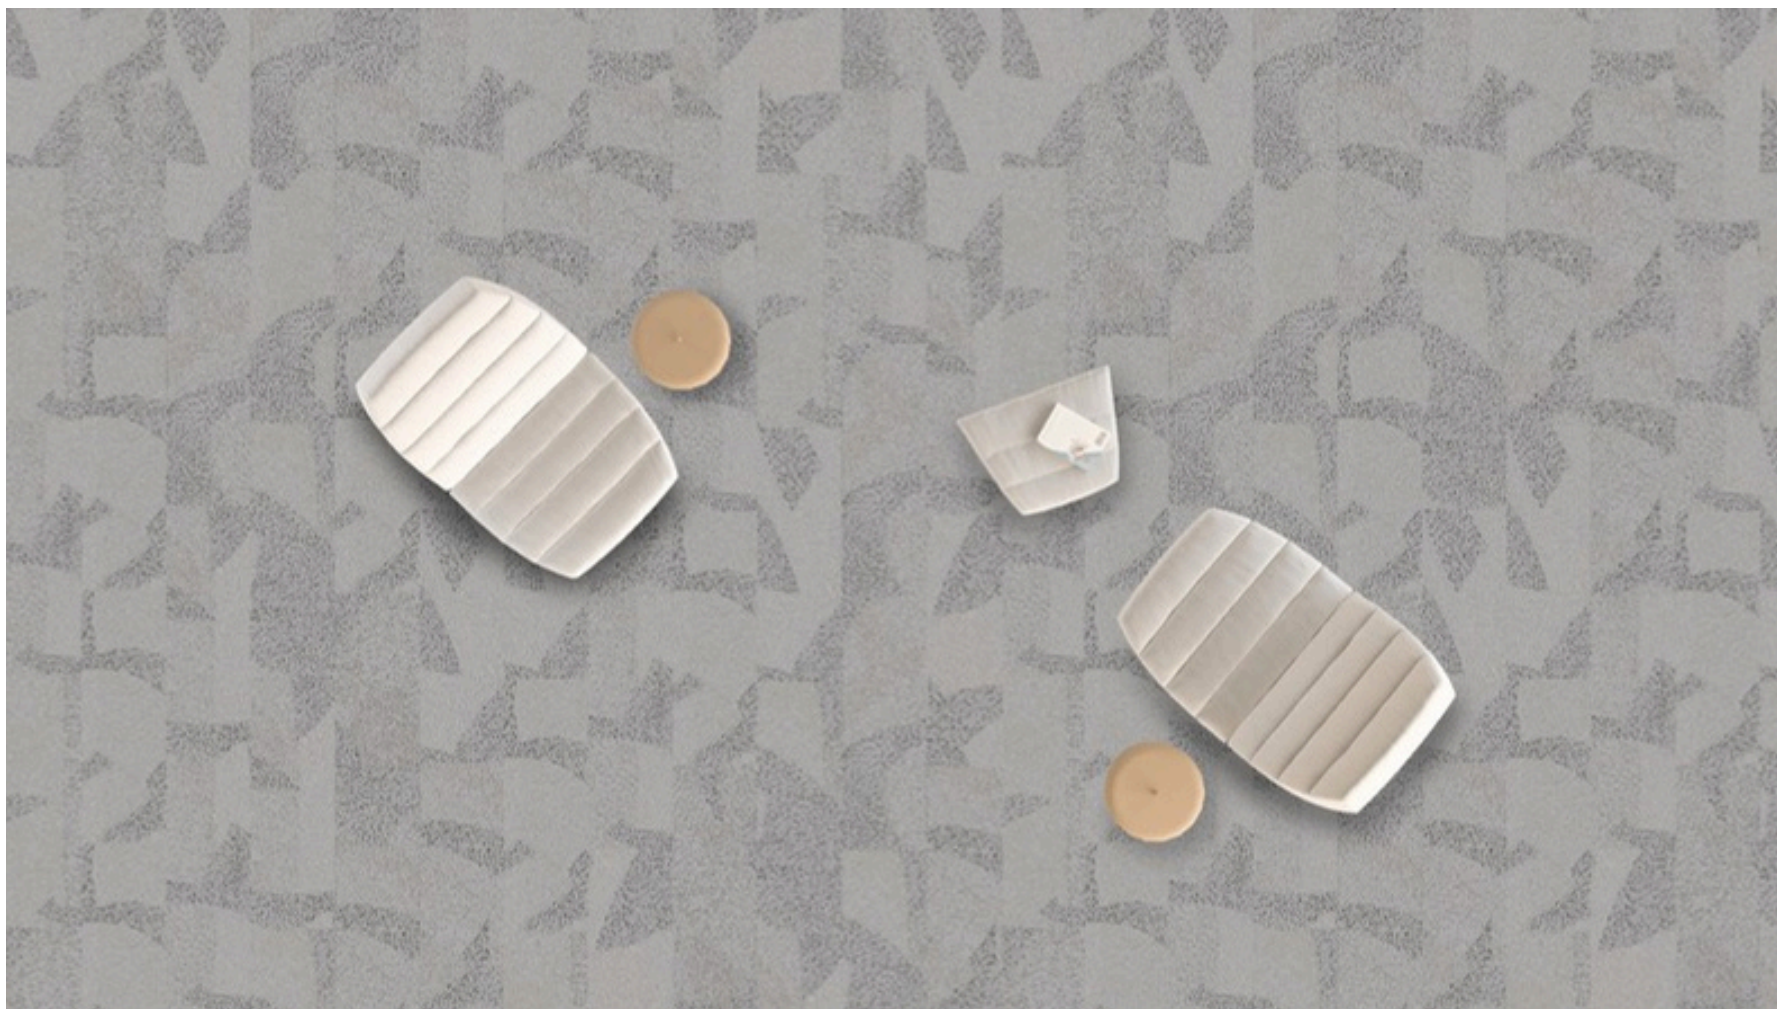

Grooveform | Alder 11224