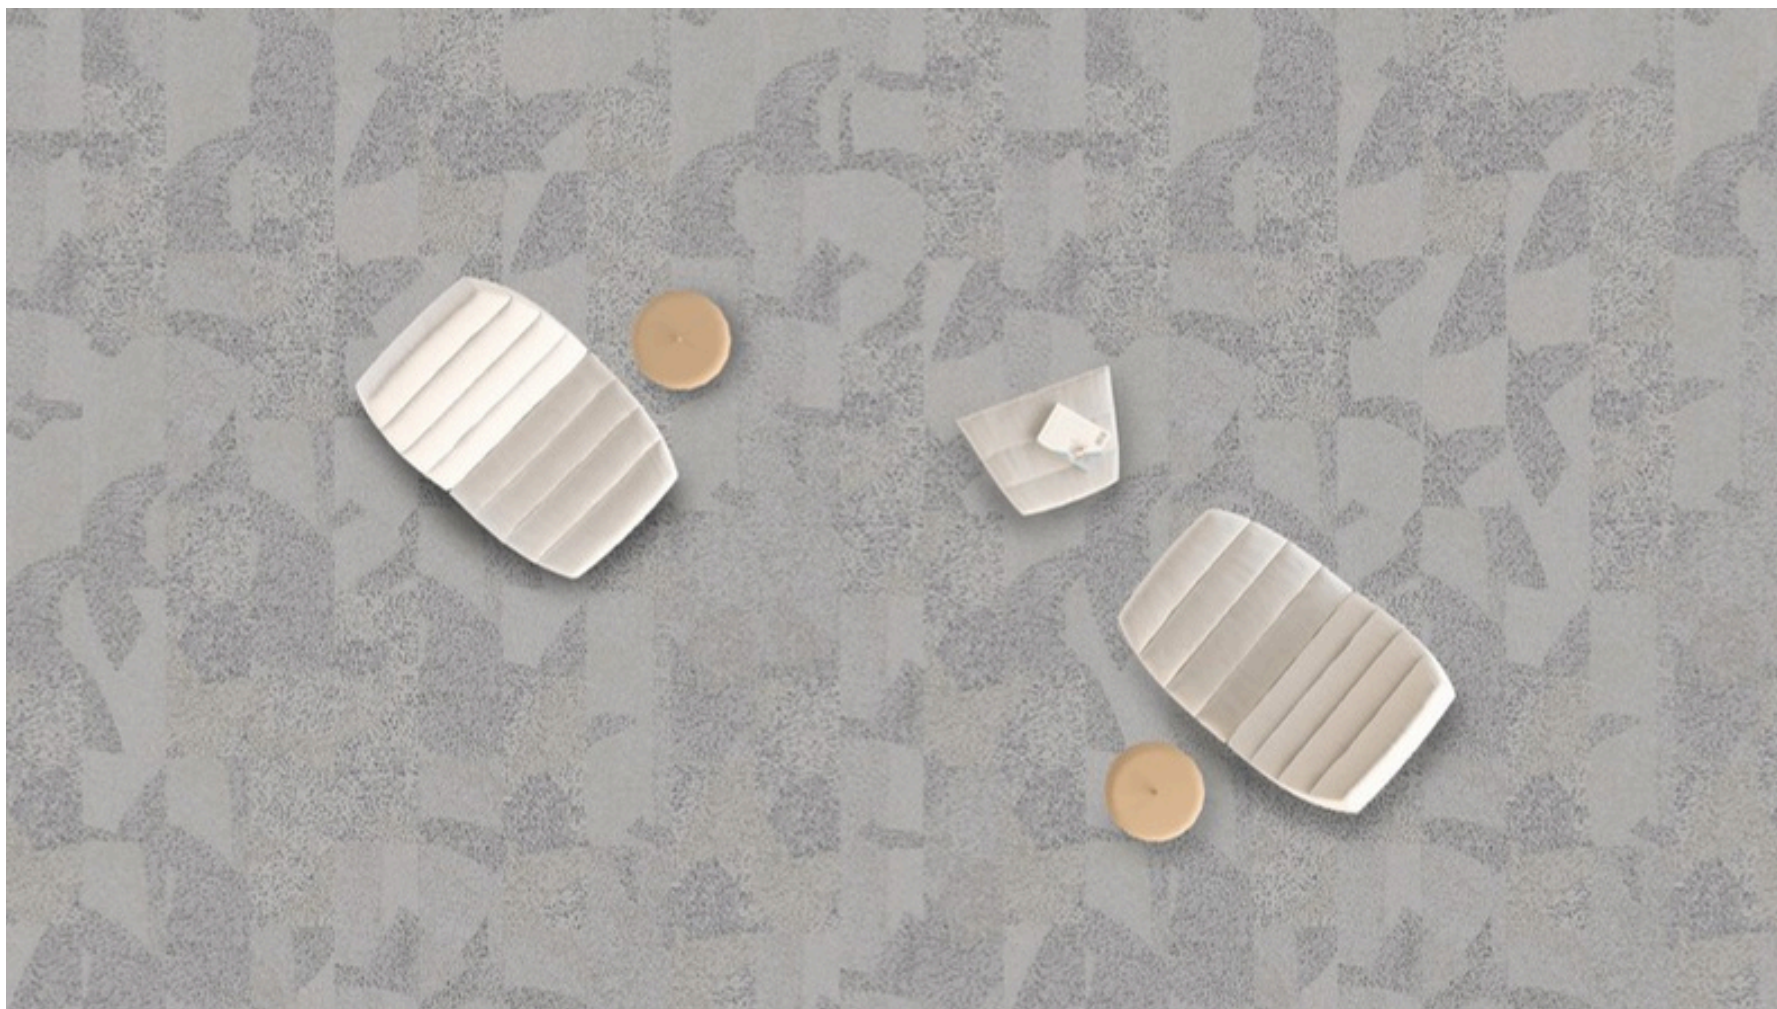

Grooveform | Alder 11224

Grooveform | Alder Vibe 11225

Random Install Mixed In Field

Mannington®
COMMERCIAL