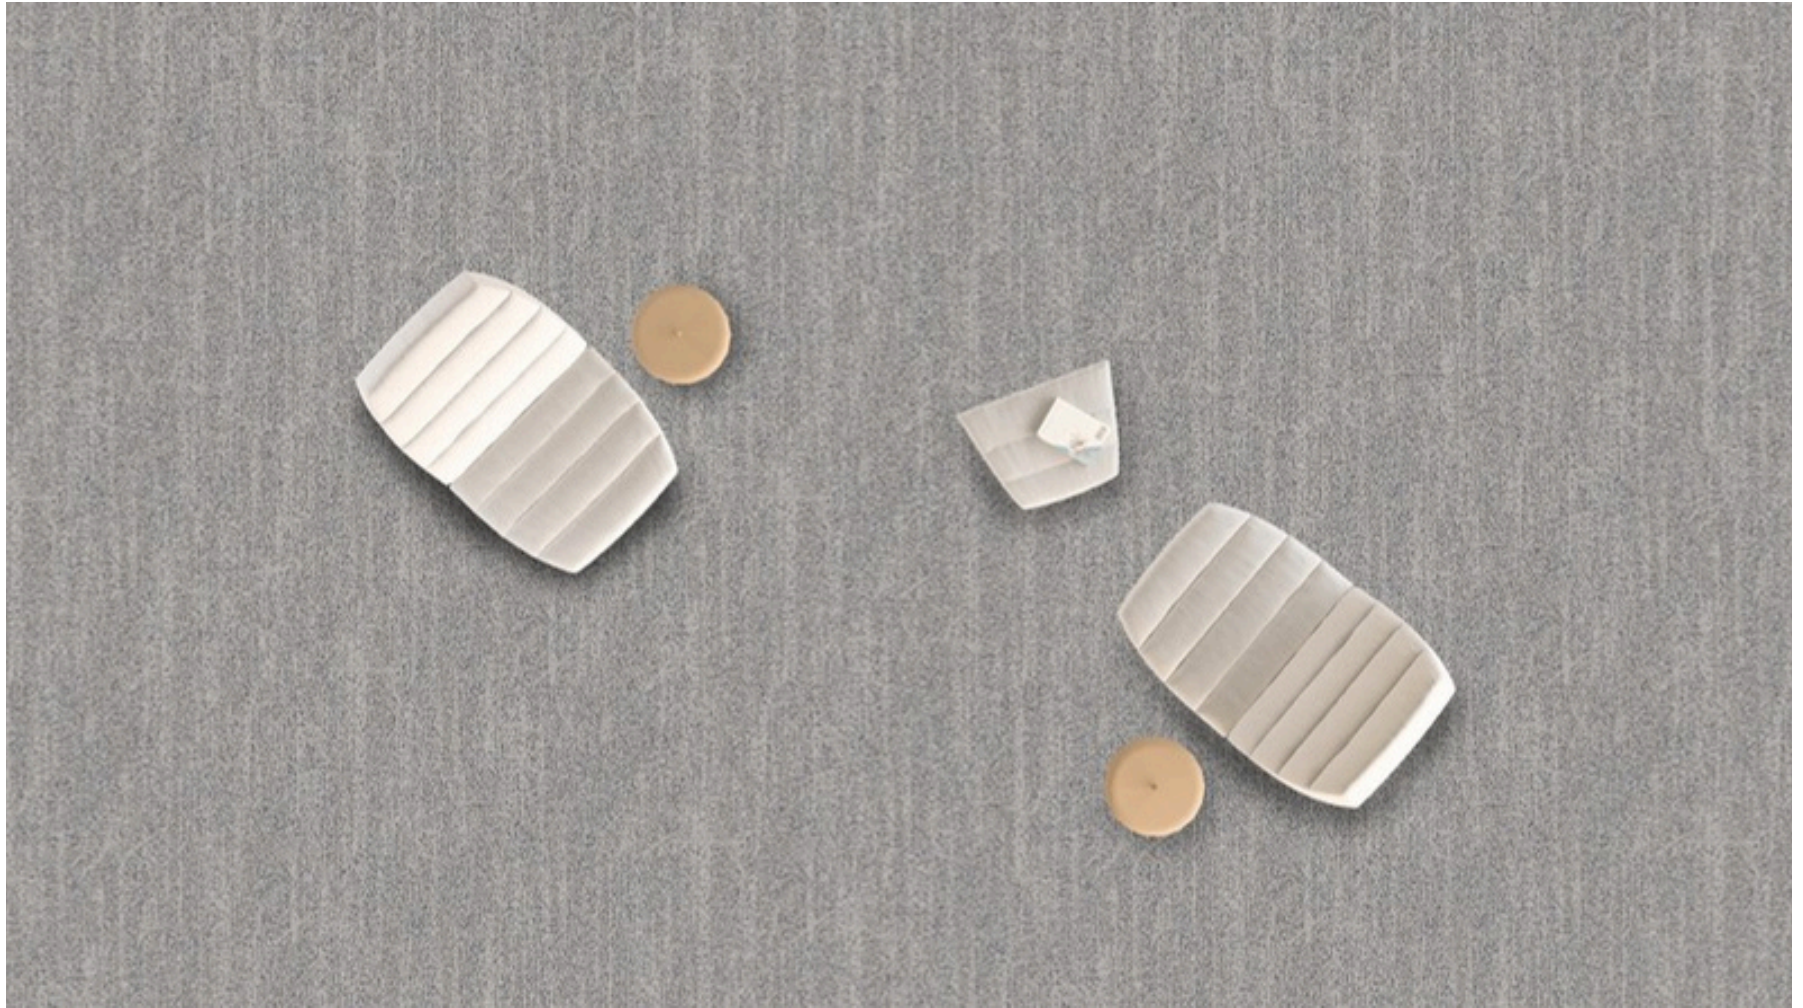

Amble | Alder Vibe 11225