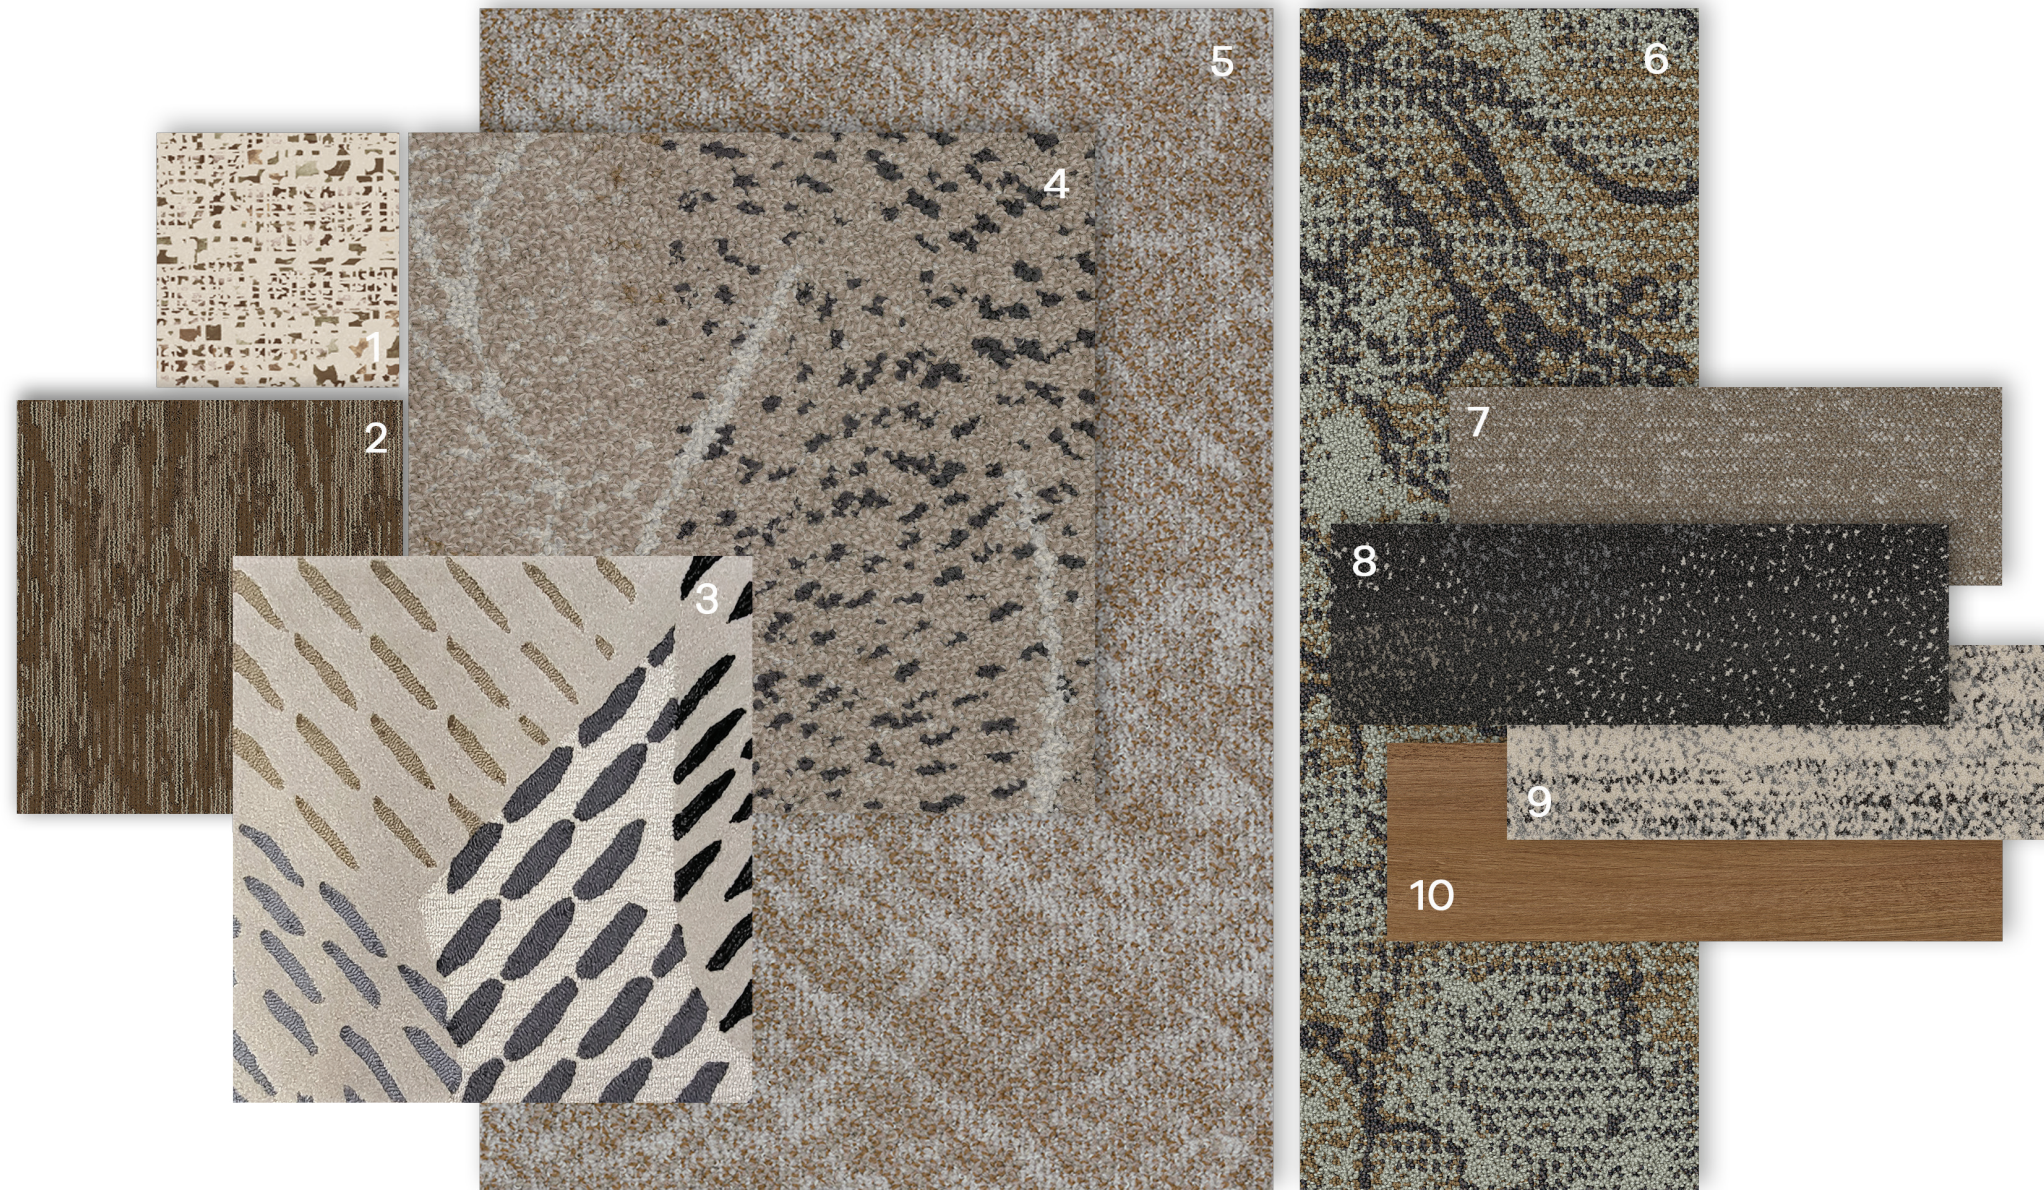

Ground your space in the quiet beauty of nature. Explore rich earth tones, layered texture, and serene patterns inspired by the restorative calm of the forest.

Location Products

1. **Grounded Beginnings - Goldenrod GB103**
2. **Studio Loop - Sketchflow Buckthorn 83224**
3. **Studio Loop Rug - Light**
4. **Chapters - Curiosity Dawn 73305**
5. **Dynamic Shift - Etching Outline 82410**

6. **Wild Threads - Rooted Zinnia 82011**
7. **Curated Underfoot - Miro Sandstone 53303**
8. **Studio Loop - Grooveform Cutch 94221**
9. **Studio Loop - Amble Chamomile 81223**
10. **Lorington - Paulsen L55W4010**

CPD Product Key

Page 2. Lobby: 5, 6, 7, 8, 9, 10

Page 3. Open Office: 5, 6, 7, 10

Page 4. Corridor: 2, 5, 7, 8

Page 4. Conference Room: 4, 5, 6, 7

Page 5. Lobby: 1, 8, 10

Page 6. Conference Room: 4, 6, 7

Page 6. Executive Office: 2, 8, 9

Page 7. Lobby: 1, 3, 10

Page 7. Corridor: 6, 8, 9

Page 8. Executive Office: 4, 5, 6, 7