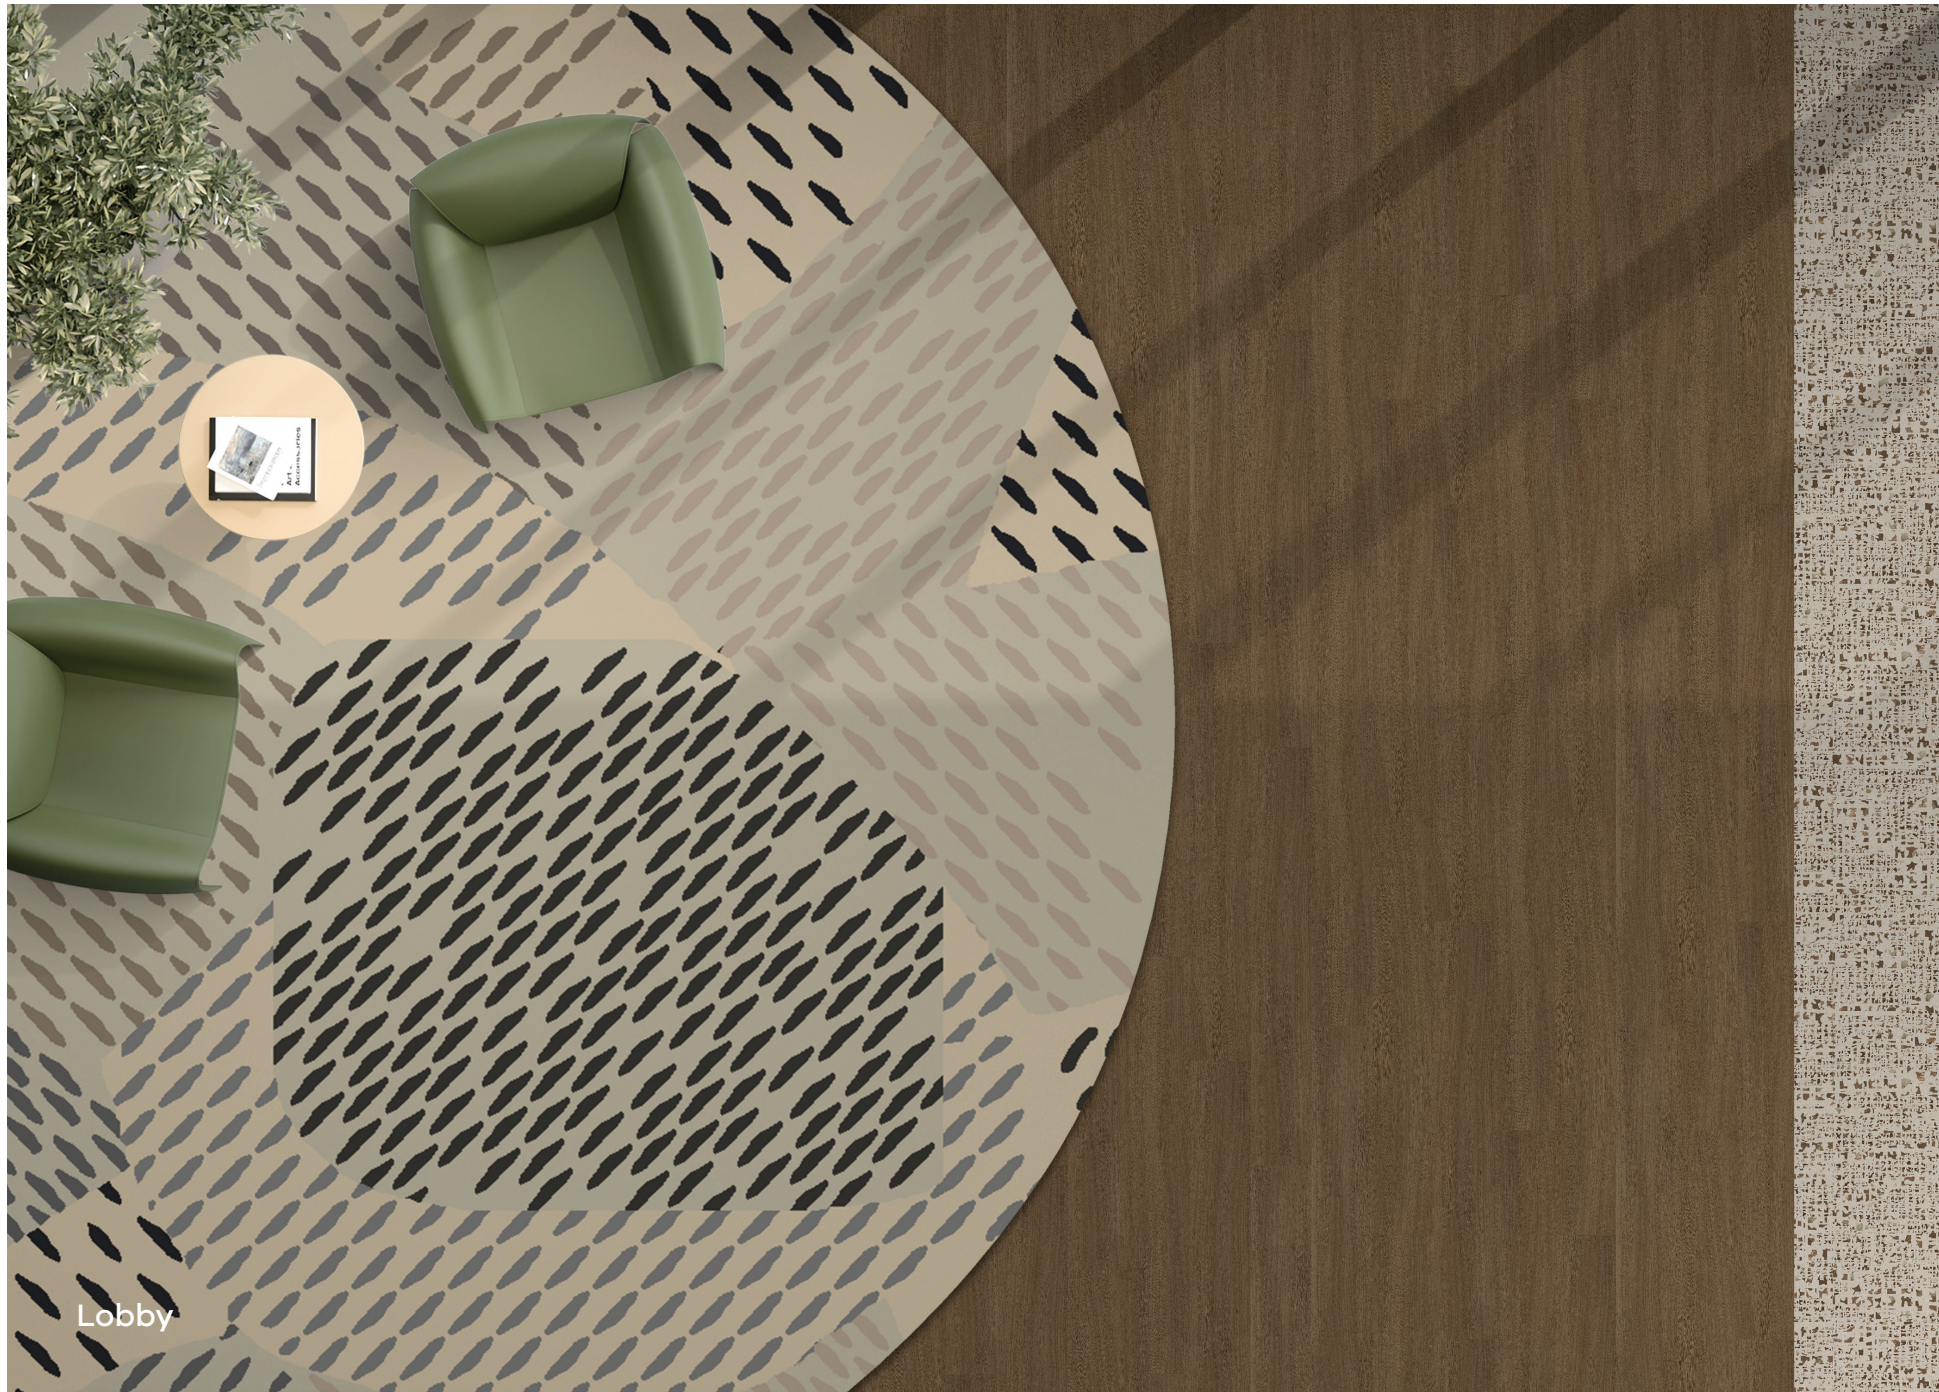

Woodland Hush

Curated  
Purposeful  
Design

Rooted in the quiet beauty of nature, Woodland Hush brings a sense of calm through rich greens, warm browns, and layered earth tones. Inspired by forest landscapes and organic patterns, it balances depth and subtlety to create spaces that feel grounded and restorative. Woodland Hush embodies a natural sophistication — where texture, tone, and pattern come together to evoke a serene, understated connection to the outdoors.

Corridor

Conference Room

Lobby

Conference Room

Executive Office

Executive Office

Ground your space in the quiet beauty of nature. Explore rich earth tones, layered texture, and serene patterns inspired by the restorative calm of the forest.

#### Location Products

1. **Grounded Beginnings - Goldenrod GB103**
2. **Studio Loop - Sketchflow Buckthorn 83224**
3. **Studio Loop Rug - Light**
4. **Chapters - Curiosity Dawn 73305**
5. **Dynamic Shift - Etching Outline 82410**

6. **Wild Threads - Rooted Zinnia 82011**
7. **Curated Underfoot - Miro Sandstone 53303**
8. **Studio Loop - Grooveform Cutch 94221**
9. **Studio Loop - Amble Chamomile 81223**
10. **Lorington - Paulsen L55W4010**