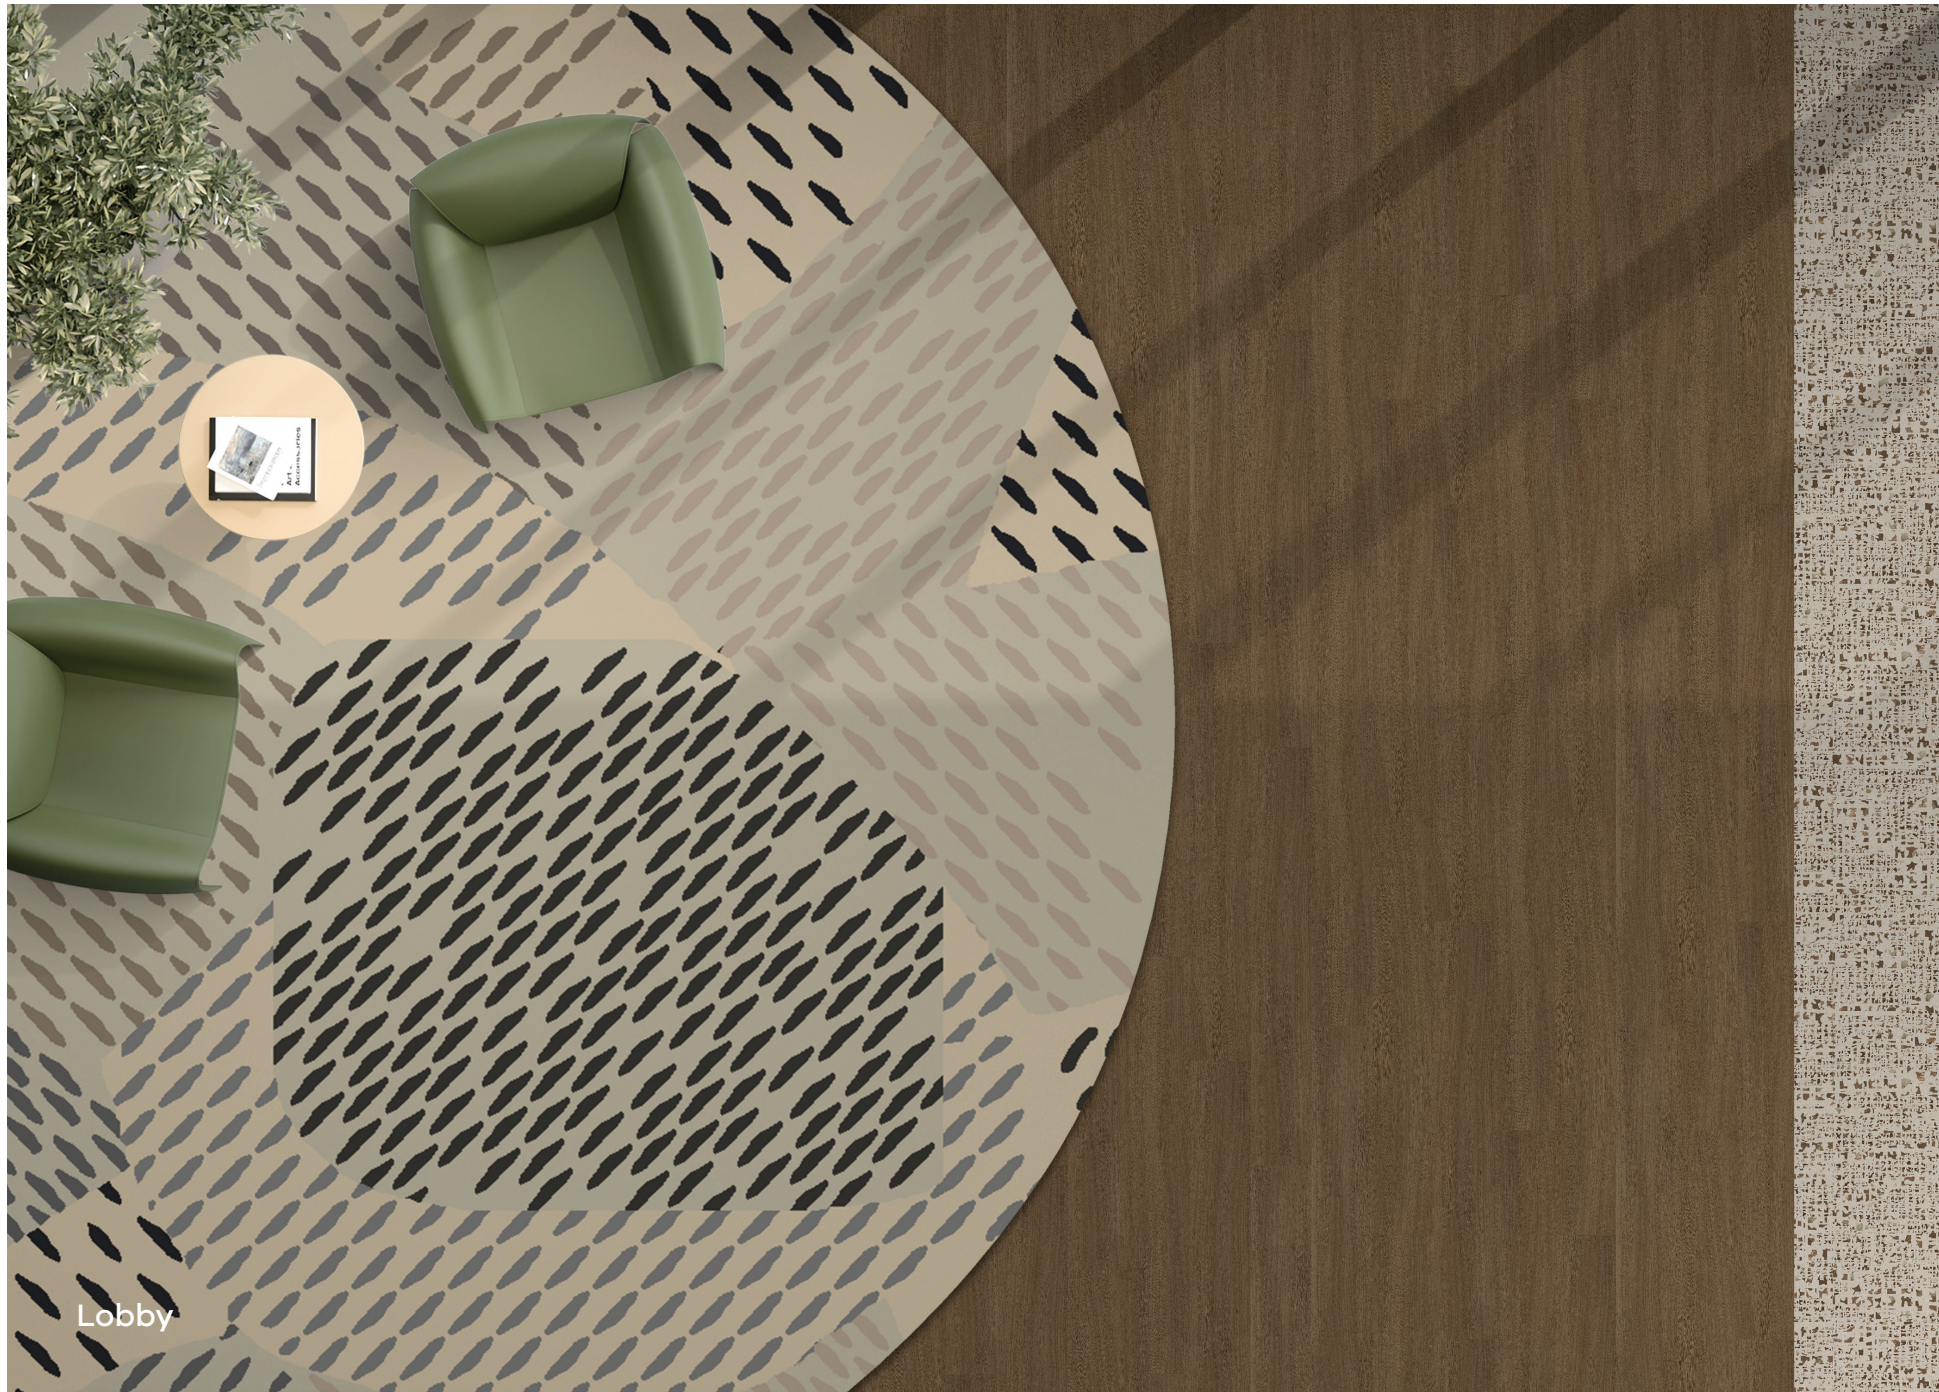

Woodland Hush

Curated
Purposeful
Design

Rooted in the quiet beauty of nature, Woodland Hush brings a sense of calm through rich greens, warm browns, and layered earth tones. Inspired by forest landscapes and organic patterns, it balances depth and subtlety to create spaces that feel grounded and restorative. Woodland Hush embodies a natural sophistication — where texture, tone, and pattern come together to evoke a serene, understated connection to the outdoors.

Corridor

Conference Room

Lobby

Conference Room

Executive Office

Executive Office

Ground your space in the quiet beauty of nature. Explore rich earth tones, layered texture, and serene patterns inspired by the restorative calm of the forest.

Location Products

1. **Grounded Beginnings - Goldenrod GB103**
2. **Chapters - Curiosity Dawn 73305**
3. **Studio Loop Rug - Light**
4. **Studio Loop - Sketchflow Buckthorn 83224**
5. **Dynamic Shift - Etching Outline 82410**

6. **Wild Threads - Rooted Zinnia 82011**
7. **Curated Underfoot - Miro Sandstone 53303**
8. **Studio Loop - Grooveform Cutch 94221**
9. **Studio Loop - Amble Chamomile 81223**
10. **Lorington - Paulsen L55W4010**